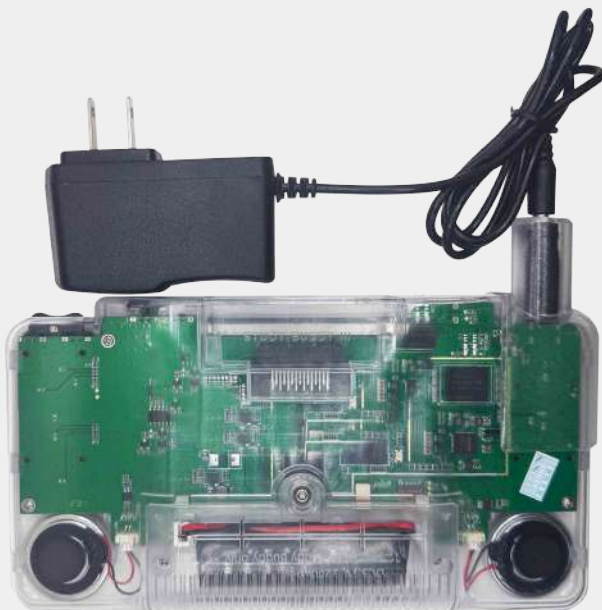

3. New Charger

Alongside the adapter and cover, we provide a **new charger designed exclusively for your Study Buddy**. This charger has limited value for charging other devices, so you can have peace of mind knowing that it won't be used for unauthorized purposes.